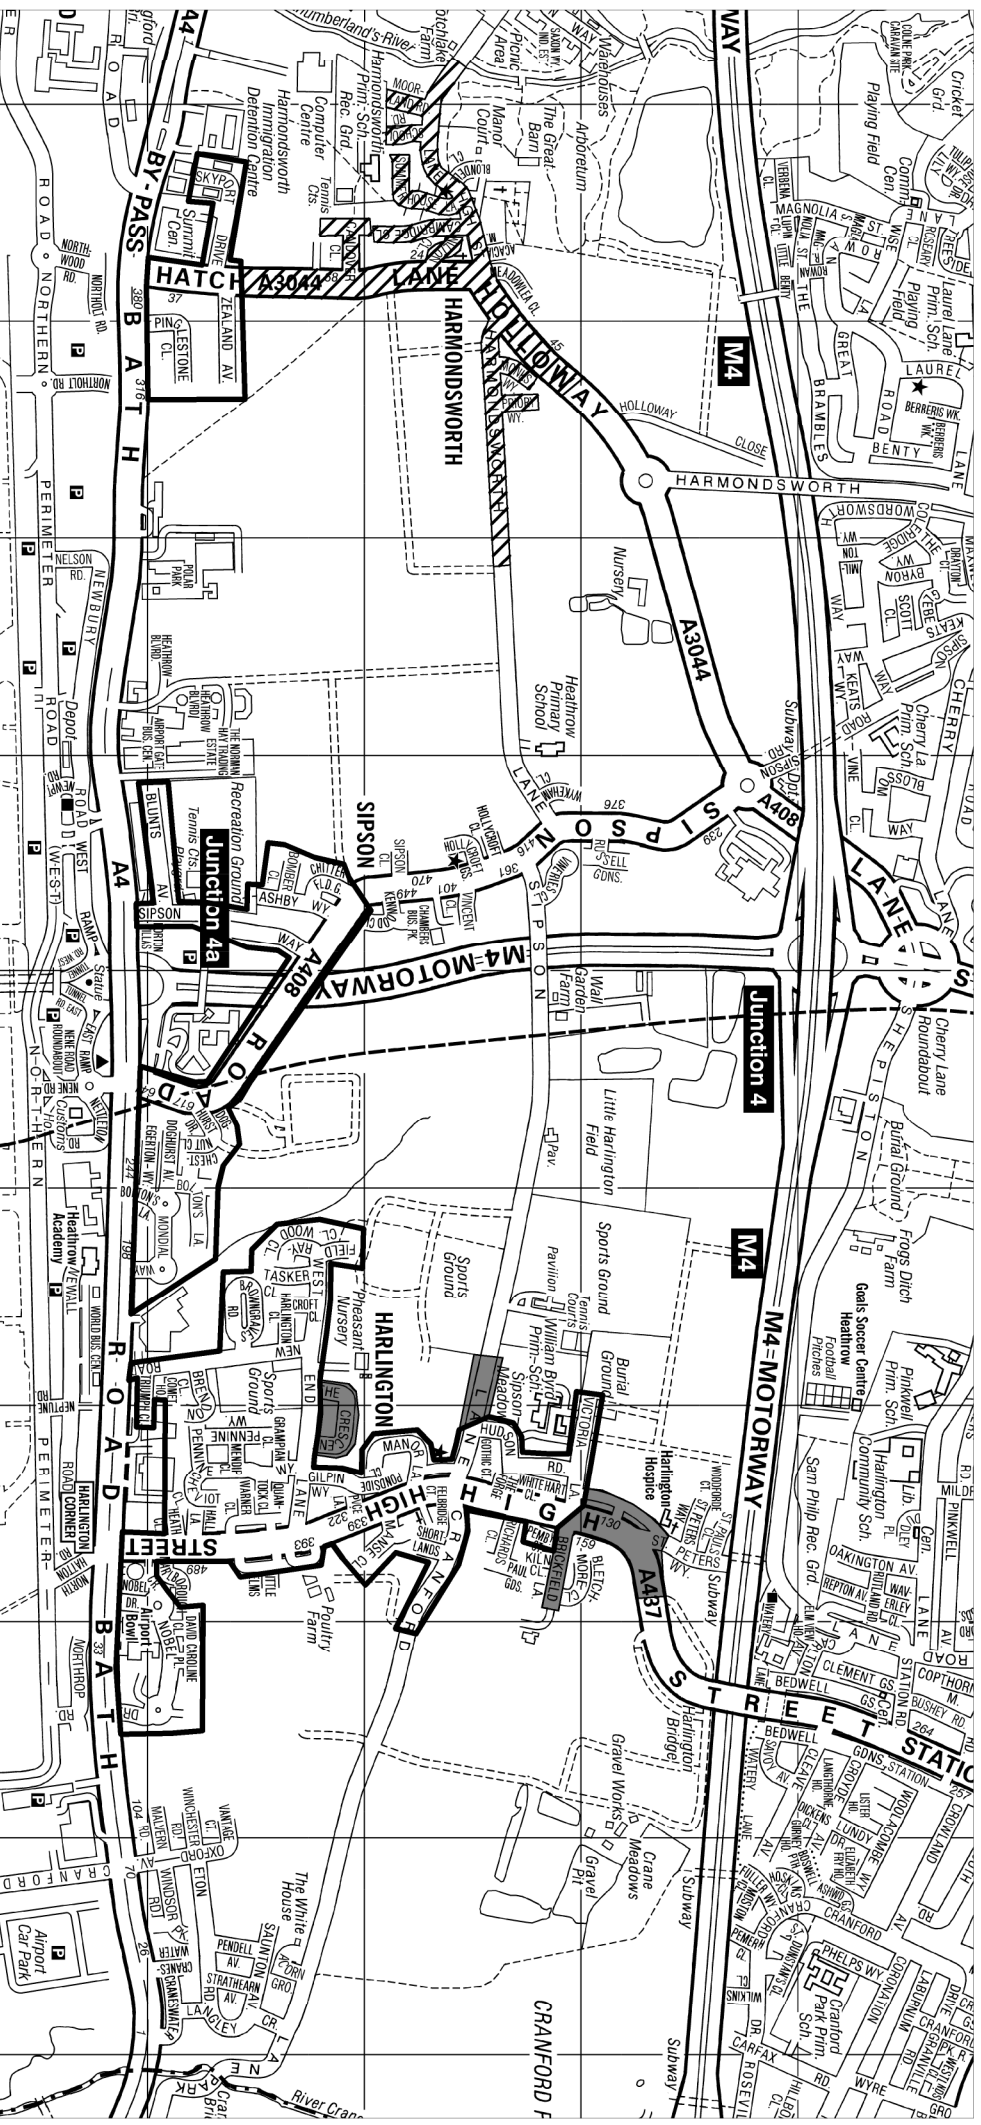

# Heathrow Parking Management Scheme, Zone H1

# Appendix B

Crown copyright and database rights 2012 Ordnance Survey 100019283

Date: July 2012

Boundary of Heathrow  
Parking Management  
Scheme Zone H1

Roads in most recent extension  
to Heathrow Parking Management  
Scheme Zone H1